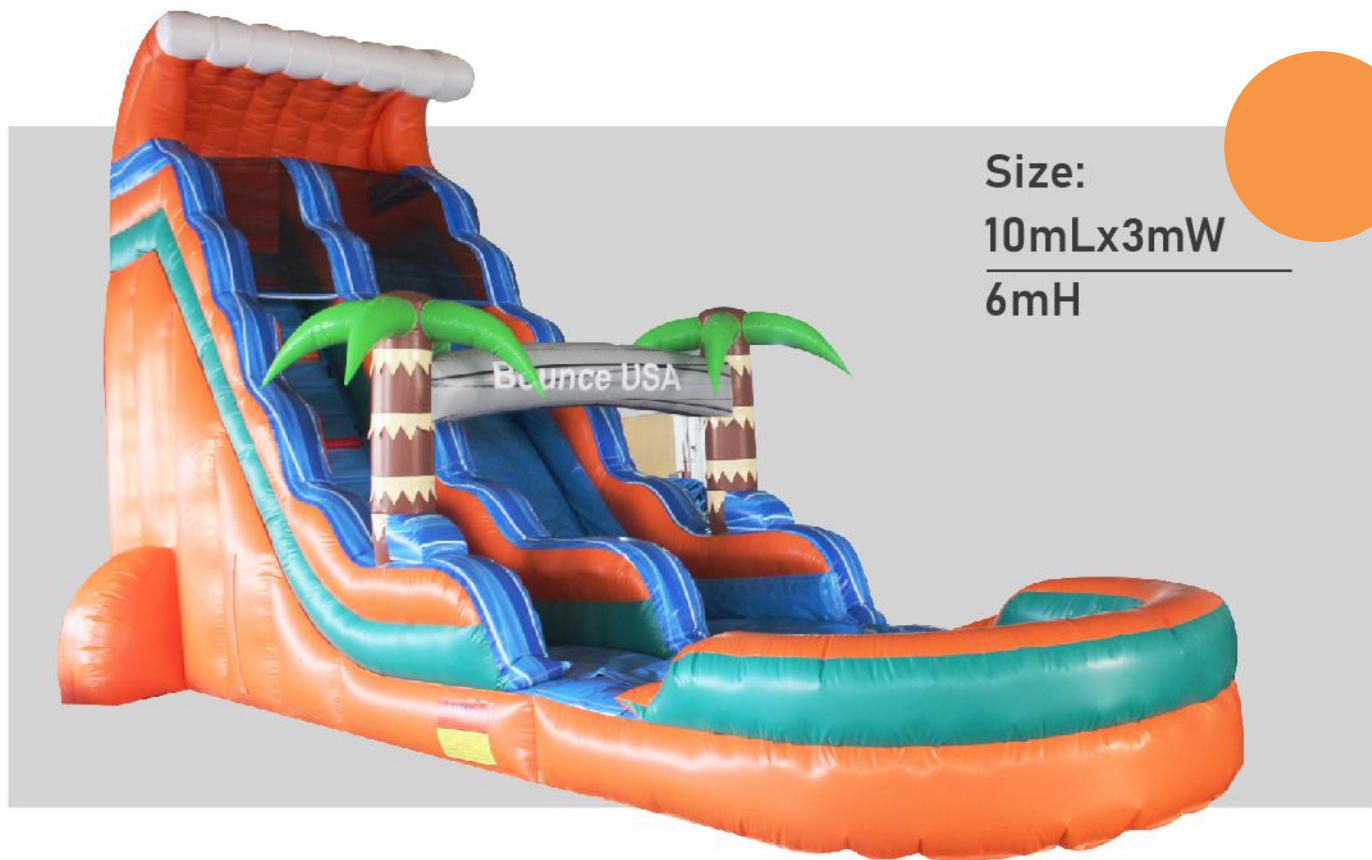

INFLATABLE WATER SLIDE

01 Front view

02 Side view

INFLATABLE WATER SLIDE

Size:
12mLx4mW
7mH

01 Front view

02 Side view

INFLATABLE WATER SLIDE

Size:
19mLx4.2mW
8.9mH

01 Rear view

02 Front view

INFLATABLE WATER SLIDE

25mLx4.5mWx10mH

29mLx9.5mWx12mH

15mLx3.5mWx5.4mH

19mLx4.8mWx8mH